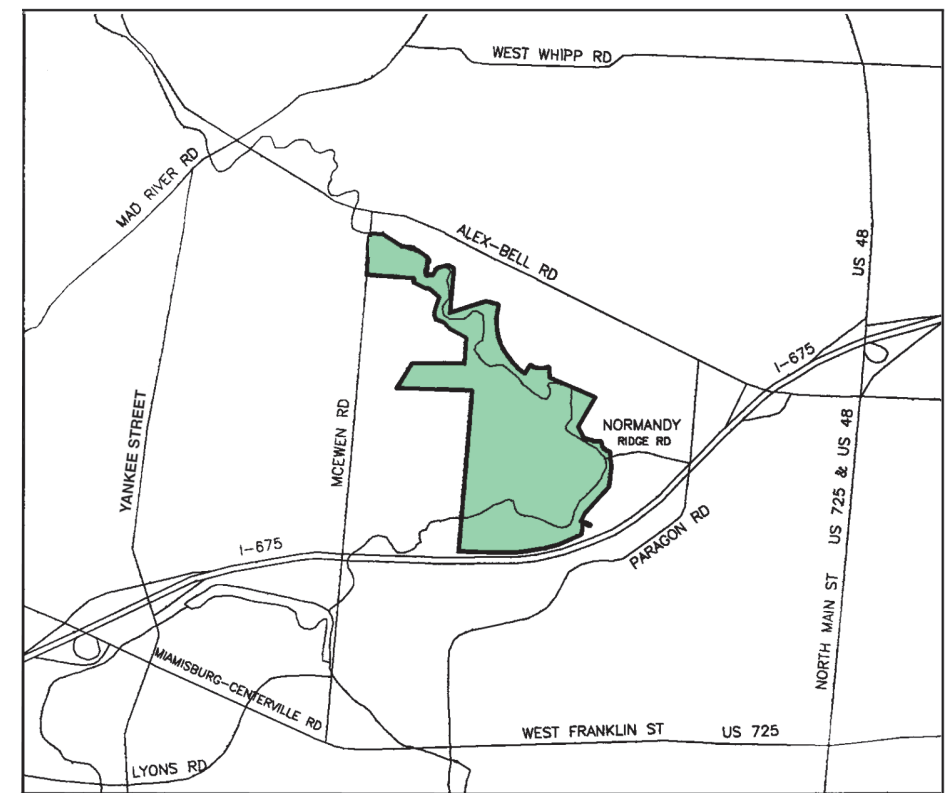

GRANT PARK

501 Normandy Ridge Road | 6588 McEwen Road (Kennard Nature Nook) | 616 Grant's Trail

 For the safety of your pet and all park visitors, all pets must be controlled at all times on a visible leash not more than eight feet long.

APPROXIMATE SCALE: 1" = .5 MILE
LOCATOR MAP

MAP SCALE: 1" = .1 MILE

MAP LEGEND			
	Trail		"You are Here" Sign
	Creek		Park Entrance
	Park Boundary		Parking
	SHORT LOOP .4 miles		Playground/Play Area
	HOOT ROUTE .5 miles		Restrooms
	PRAIRIE/MEADOW LOOP 1.2 miles		Fire Circle (permit required)
	LONG LOOP 1.3 miles		Meadow
	BARN TRAIL 1 mile one way		Prairie
			Wetland
			Woods
			Open Area