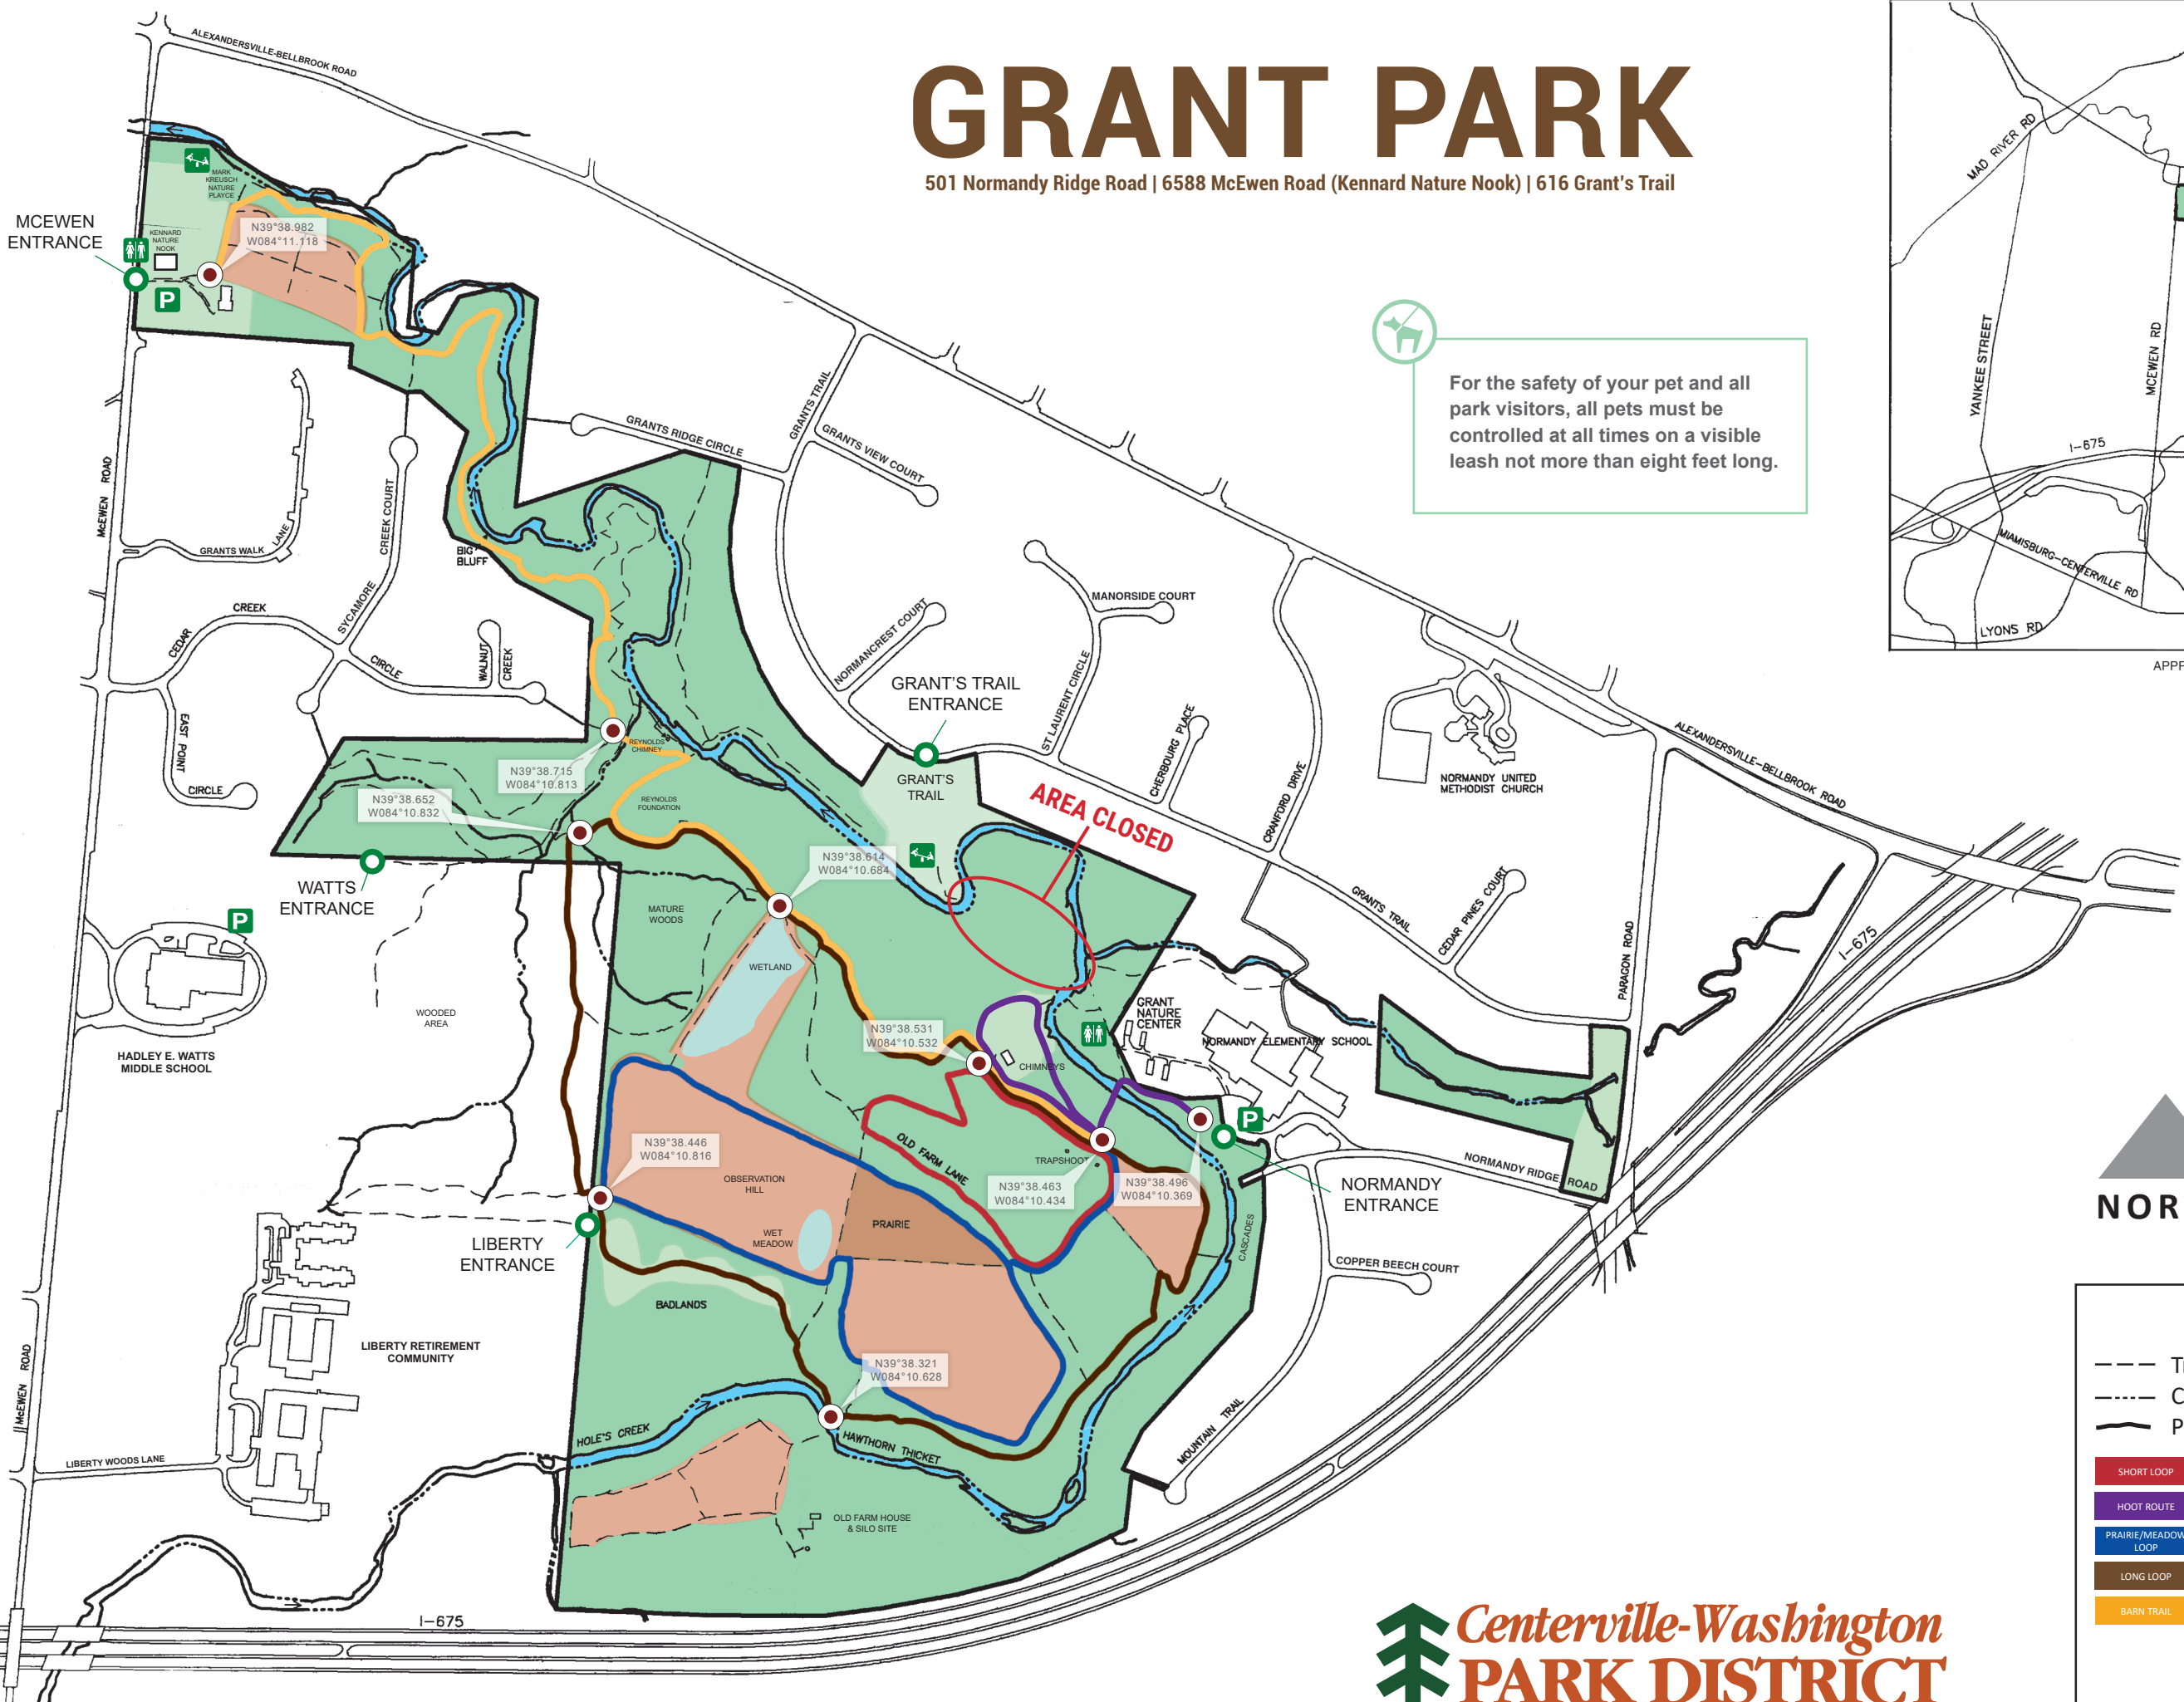

GRANT PARK

501 Normandy Ridge Road | 6588 McEwen Road (Kennard Nature Nook) | 616 Grant's Trail

 For the safety of your pet and all park visitors, all pets must be controlled at all times on a visible leash not more than eight feet long.

APPROXIMATE SCALE: 1" = .5 MILE
LOCATOR MAP

MAP SCALE: 1" = .1 MILE

MAP LEGEND			
	Trail		"You are Here" Sign
	Creek		Park Entrance
	Park Boundary		Parking
	SHORT LOOP .4 miles		Playground/Play Area
	HOOT ROUTE .5 miles		Restrooms
	PRAIRIE/MEADOW LOOP 1.2 miles		Fire Circle (permit required)
	LONG LOOP 1.3 miles		Meadow
	BARN TRAIL 1 mile one way		Prairie
			Wetland
			Woods
			Open Area